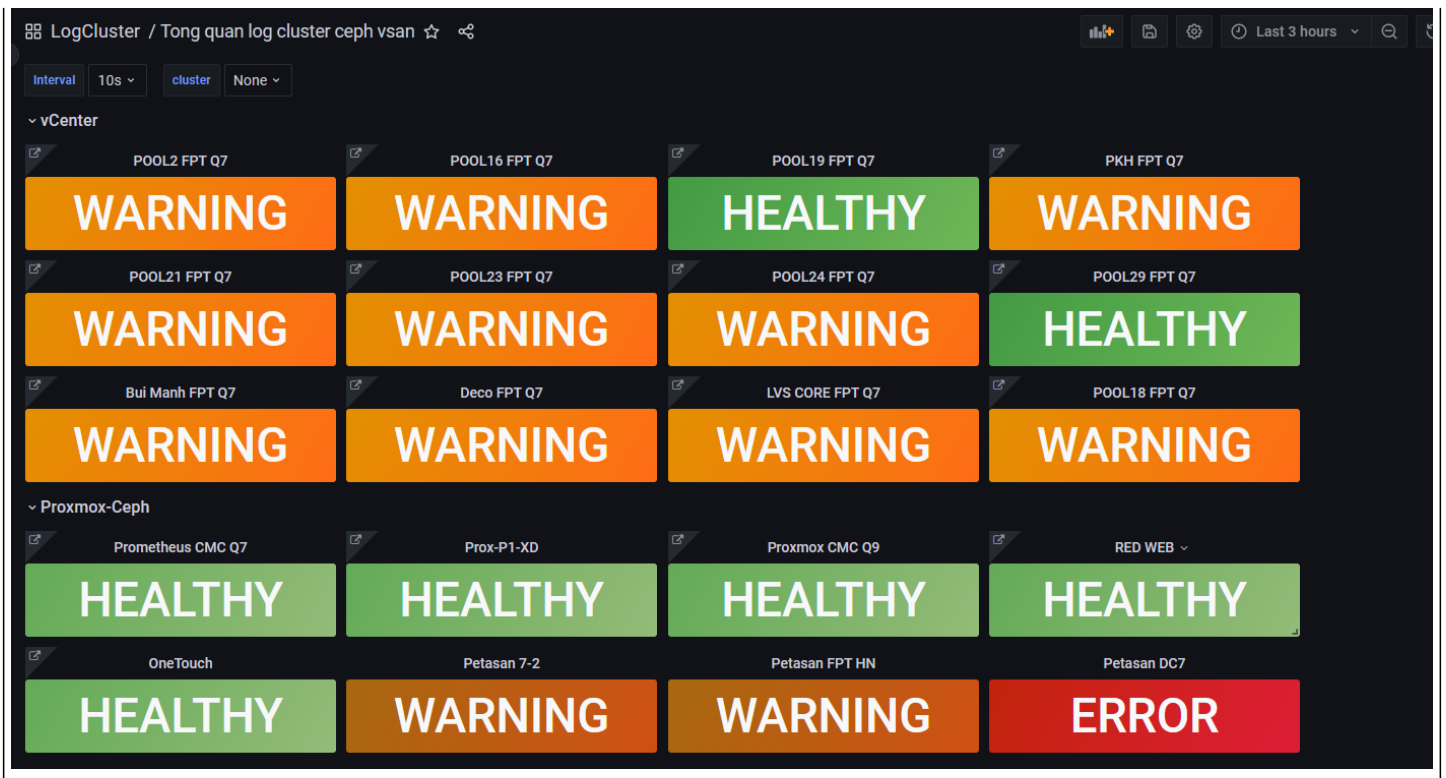

Mô tả

Mục tiêu: hiện thị trạng thái các cluster gồm 3 mức:

Cluster status

Host Status

Petasan: DC7

Thông tin dashboard log proxmox

<https://42.117.4.233:3000/d/elRjt1pSz/tong-quan-log-cluster-ceph-vsan?orgId=1&refresh=30s>

| Time | Instance | Job | Log | Servery | Value |
|---------------------|-----------------|-------------|--------------------------|-------------|-------|
| 2024-02-23 11:58:05 | 10.8.10.21:9283 | Prox-CMC-Q7 | FS_DEGRADED | HEALTH_WARN | 0.00 |
| 2024-02-23 11:58:05 | 10.8.10.21:9283 | Prox-CMC-Q7 | MDS_CLIENT_LATE_RELEASE | HEALTH_WARN | 0.00 |
| 2024-02-23 11:58:05 | 10.8.10.21:9283 | Prox-CMC-Q7 | MDS_SLOW_METADATA_IO | HEALTH_WARN | 0.00 |
| 2024-02-23 11:58:05 | 10.8.10.21:9283 | Prox-CMC-Q7 | MDS_SLOW_REQUEST | HEALTH_WARN | 0.00 |
| 2024-02-23 11:58:05 | 10.8.10.21:9283 | Prox-CMC-Q7 | MDS_TRIM | HEALTH_WARN | 0.00 |
| 2024-02-23 11:58:05 | 10.8.10.21:9283 | Prox-CMC-Q7 | MON_CLOCK_SKEW | HEALTH_WARN | 0.00 |
| 2024-02-23 11:58:05 | 10.8.10.21:9283 | Prox-CMC-Q7 | MON_DOWN | HEALTH_WARN | 0.00 |
| 2024-02-23 11:58:05 | 10.8.10.21:9283 | Prox-CMC-Q7 | OBJECT_UNFOUND | HEALTH_WARN | 0.00 |
| 2024-02-23 11:58:05 | 10.8.10.21:9283 | Prox-CMC-Q7 | OSDMAP_FLAGS | HEALTH_WARN | 0.00 |
| 2024-02-23 11:58:05 | 10.8.10.21:9283 | Prox-CMC-Q7 | OSD_DOWN | HEALTH_WARN | 0.00 |
| 2024-02-23 11:58:05 | 10.8.10.21:9283 | Prox-CMC-Q7 | OSD_HOST_DOWN | HEALTH_WARN | 0.00 |
| 2024-02-23 11:58:05 | 10.8.10.21:9283 | Prox-CMC-Q7 | OSD_SLOW_PING_TIME_BACK | HEALTH_WARN | 0.00 |
| 2024-02-23 11:58:05 | 10.8.10.21:9283 | Prox-CMC-Q7 | OSD_SLOW_PING_TIME_FRONT | HEALTH_WARN | 0.00 |
| 2024-02-23 11:58:05 | 10.8.10.21:9283 | Prox-CMC-Q7 | PG_AVAILABILITY | HEALTH_WARN | 0.00 |
| 2024-02-23 11:58:05 | 10.8.10.21:9283 | Prox-CMC-Q7 | PG_DEGRADED | HEALTH_WARN | 0.00 |
| 2024-02-23 11:58:05 | 10.8.10.21:9283 | Prox-CMC-Q7 | SLOW_OPS | HEALTH_WARN | 0.00 |