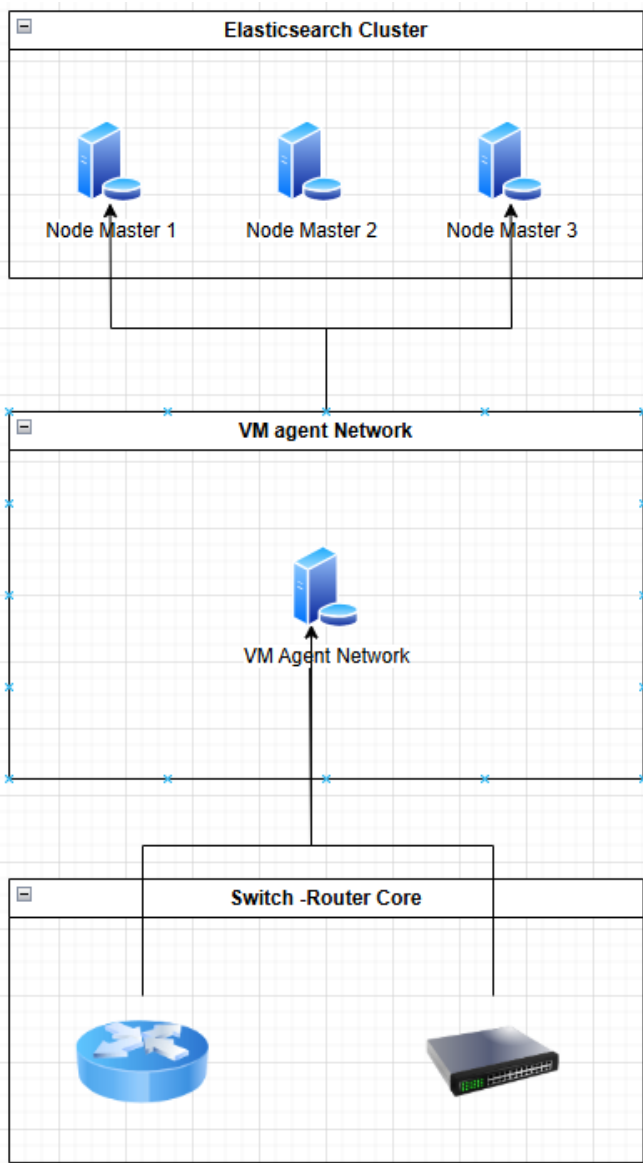

Cấu hình các server cần triển khai

VM	CPU	RAM	SSD	Network
Elasticsearch01 (master/data) + Kibana01	16	64 GB		1 nic private -10Gbs (Transfer data) 1 nic private + nat - 1Gbs (MGT)
Elasticsearch02 (master/data) + Kibana02	16	64 GB		1 nic private -10Gbs (Transfer data) 1 nic private + nat - 1Gbs (MGT)
Elasticsearch03 (master/data)	16	64 GB		1 nic private -10Gbs (Transfer data) 1 nic private + nat - 1Gbs (MGT)
Nginx Proxy Kibana	4	8 GB	100 GB	1 nic private + nat
Logstash, filebeat, metricbeat (VM agent Esxi) / site	4	8 GB	100 GB	1 nic private
VM agent Network	8	16 GB	100 GB	1 nic private + 1 nic public