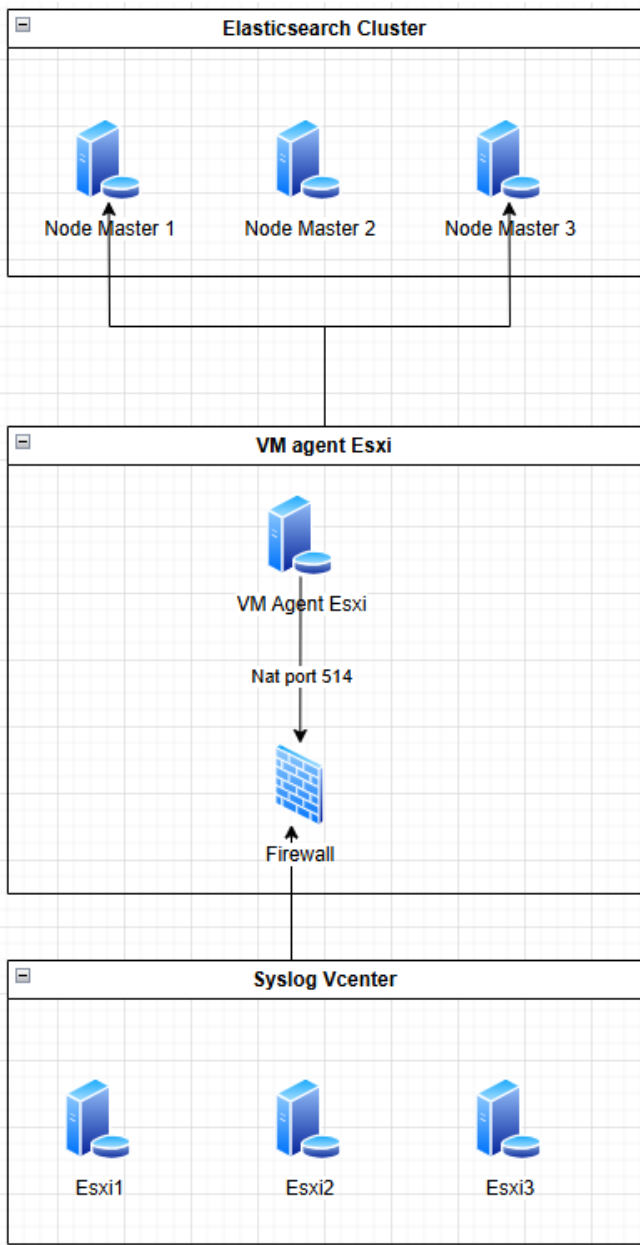

Mô tả

Link sơ đồ triển khai: <https://drive.google.com/file/d/1hx7-qZrOCcODddG4Seuo7KPol6dbXMVC/view?usp=sharing>

Sơ đồ triển khai elasticsearch

Sơ đồ lấy log mail

Sơ đồ lấy log proxmox

Sơ đồ lấy log esxi

Sơ đồ lấy log network

Cấu hình các server cần triển khai

VM	CPU	RAM	SSD	Network
Elasticsearch01 (master/data) + Kibana01	16	64 GB		1 nic private -10Gbs (Transfer data) 1 nic private + nat - 1Gbs (MGT)
Elasticsearch02 (master/data) + Kibana02	16	64 GB		1 nic private -10Gbs (Transfer data) 1 nic private + nat - 1Gbs (MGT)
Elasticsearch03 (master/data)	16	64 GB		1 nic private -10Gbs (Transfer data) 1 nic private + nat - 1Gbs (MGT)
Nginx Proxy Kibana	4	8 GB	100 GB	1 nic private + nat
Logstash, filebeat, metricbeat (VM agent Esxi) / site	4	8 GB	100 GB	1 nic private
VM agent Network	8	16 GB	100 GB	1 nic private + 1 nic public