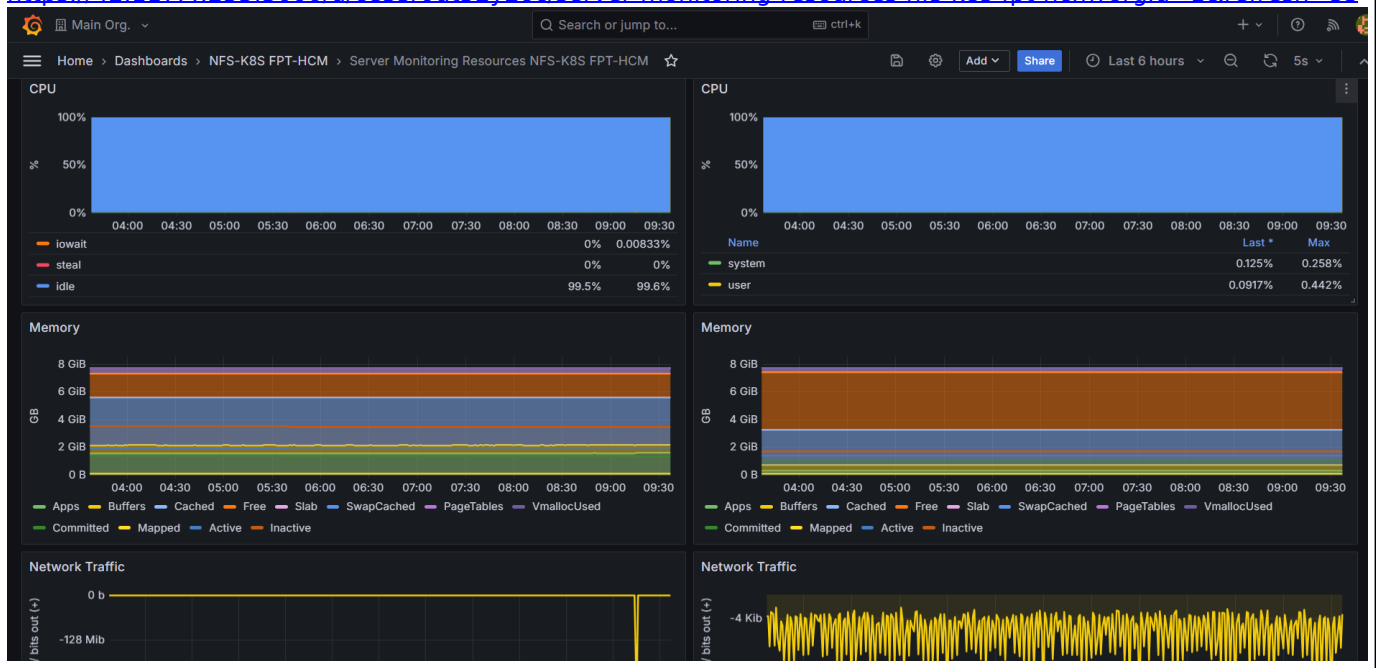

21. VẬN HÀNH - GIÁM SÁT - Task #1333

Add site FPT-HCM NFS-GW cho dịch vụ K8s

18-11-2024 09:37 - Trần Quang Khải

Trạng thái:	Closed	Bắt đầu:	18-11-2024
Mức ưu tiên:	Normal	Hết hạn:	
Phân công cho:	Trần Quang Khải	Tiến độ:	100%
Chủ đề:		Thời gian ước lượng:	0:00 giờ
Phiên bản:		Thời gian:	0:00 giờ

Mô tả

site FPT-HCM NFS-GW cho dịch vụ K8s

<https://app.diagrams.net/#G1rcfioplsMi5DqwlUj4kPGW4OeHnn5lcP#%7B%22pageId%22%3A%225Cp9bFJ93UIDU5KEB5mO%22%7D>

- Status service nfs-ganesha
- Status Server (ON/OFF)
- Resource Server (RAM/CPU/Net) + Dashboard
- Có gửi alarm
- Đã xử lý add xong:

Name	Items	Triggers	Graphs	Discovery	Web	Interface	Proxy	Templates	Status	Availability	Agent encryption	Info	Tags
RESOURCES_NFS-K8S-GW1_10.2.39.249	Items 80	Triggers 28	Graphs 13	Discovery 3	Web	10.2.39.249:10050		Linux by Zabbix agent	Enabled	ZBX	None		vcenter-1
RESOURCES_NFS-K8S-GW2_10.2.39.250	Items 80	Triggers 28	Graphs 13	Discovery 3	Web	10.2.39.250:10050		Linux by Zabbix agent	Enabled	ZBX	None		vcenter-1
NFS-K8S-GW1_10.2.39.249	Items 1	Triggers 1	Graphs 1	Discovery	Web	10.2.39.249:10050			Enabled	ZBX	None		vcenter-1
NFS-K8S-GW2_10.2.39.250	Items 1	Triggers 1	Graphs 1	Discovery	Web	10.2.39.250:10050			Enabled	ZBX	None		vcenter-1

Link Dashboard site FPT-HCM NFS-GW cho dịch vụ K8s:

<https://42.117.4.233:3000/d/ce3srOut32y2oc/server-monitoring-resources-nfs-k8s-fpt-hcm?orgId=1&refresh=5s>

Lược sử