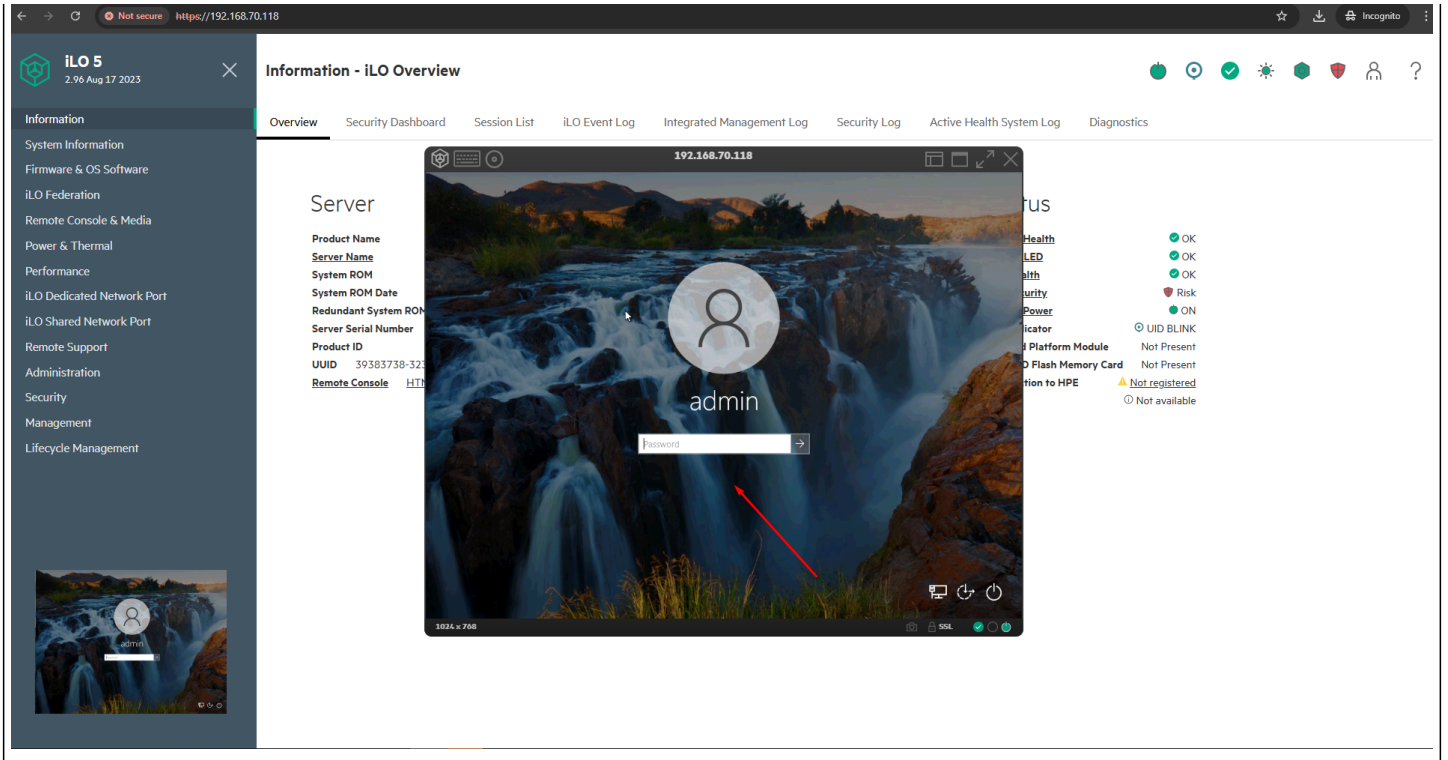

Mô tả
Mục tiêu: Setup server gen 10 test phần impi
Kết quả thực hiện:
Thông tin truy cập win server
IP : 192.168.70.119
User: admin
Pass: 12345678

The screenshot shows the iLO 5 web interface for a ProLiant DL160 Gen10 server. The main content area is titled "Information - iLO Overview" and contains three columns of data:

A context menu is open over the "HTML5" link in the Remote Console row, with a red arrow pointing to it. The menu options are: HTML5 Console, .NET Console, Java Web Start Console, and Wake-Up Monitor. The top left of the interface shows "iLO 5" and "2:96 Aug 17 2023". The top right has navigation icons. The left sidebar contains various system management categories like "System Information", "Firmware & OS Software", "iLO Federation", etc.