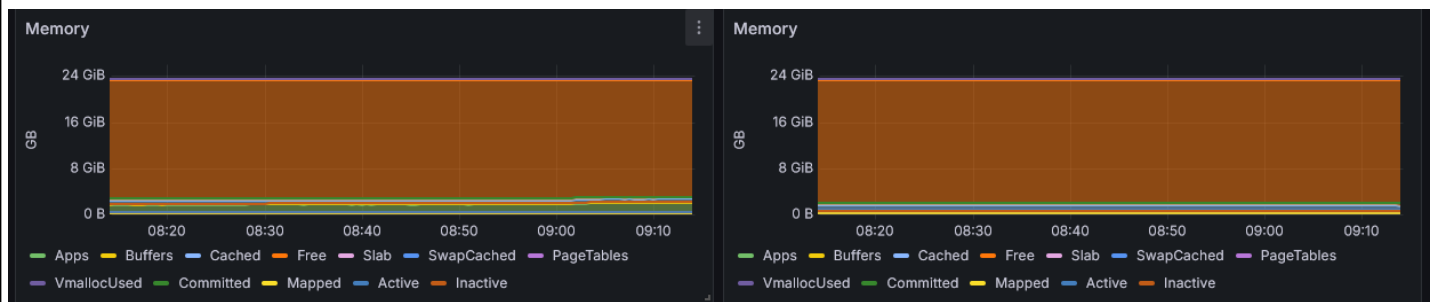

Nâng disk OS server NFS

```
root@NFS-CUS5:~# lsblk
NAME                MAJ:MIN RM  SIZE RO TYPE MOUNTPOINTS
loop0                7:0      0   87M  1 loop /snap/lxd/29351
loop1                7:1      0  44.1M  1 loop /snap/snapd/22991
loop2                7:2      0  63.9M  1 loop /snap/core20/2182
loop3                7:3      0   87M  1 loop /snap/lxd/27428
loop5                7:5      0  38.8M  1 loop /snap/snapd/21759
loop6                7:6      0   64M  1 loop /snap/core20/2379
sda                  8:0      0   50G  0 disk
├─sda1                8:1      0    1M  0 part
├─sda2                8:2      0    2G  0 part /boot
└─sda3                8:3      0   48G  0 part
   └─ubuntu--vg-ubuntu--lv 253:0    0   48G  0 lvm /
sr0                  11:0     1 1024M  0 rom

root@NFS-CUS5:~# df -h
Filesystem            Size  Used Avail Use% Mounted on
tmpfs                  1.6G  2.8M  1.6G   1% /run
/dev/mapper/ubuntu--vg-ubuntu--lv 48G   17G   29G  37% /
tmpfs                  7.9G   24K  7.9G   1% /dev/shm
tmpfs                  5.0M    0  5.0M   0% /run/lock
/dev/sda2              2.0G 253M  1.6G  14% /boot
tmpfs                  1.6G  4.0K  1.6G   1% /run/user/0
```

Nâng RAM server NFS lên 24Gb

Monitor server khách

Host	Name	Last check	Last value	Change	Tags	Info
45.119.87.164-Bamay	Cache bytes	1s	299.79 MB	-312 KB	component: memory	Graph
45.119.87.164-Bamay	Context switches per second	2m 56s	311523.5276	+26785.7607	component: cpu	Graph
45.119.87.164-Bamay	CPU DPC time	3m 3s	0.5836 %	+0.003452 %	component: cpu	Graph
45.119.87.164-Bamay	CPU interrupt time	3m 1s	0 %		component: cpu	Graph
45.119.87.164-Bamay	CPU privileged time	3m	4.4477 %	-0.1934 %	component: cpu	Graph
45.119.87.164-Bamay	CPU queue length	2m 54s	0	-31	component: cpu	Graph
45.119.87.164-Bamay	CPU user time	2m 58s	12.9564 %	+5.995 %	component: cpu	Graph
45.119.87.164-Bamay	CPU utilization	2m 47s	17.336 %	+4.3623 %	component: cpu	Graph
45.119.87.164-Bamay	Free swap space	21s	6.82 GB		component: memory component: storage	Graph
45.119.87.164-Bamay	Free swap space in %	3m 5s	85.2602 %	+0.004101 %	component: memory component: storage	Graph
45.119.87.164-Bamay	Free system page table entries	4m 22s	12281392	-7	component: memory	Graph
45.119.87.164-Bamay	Memory page faults per second	4m 20s	1628.4809	+1040.6478	component: memory	Graph
45.119.87.164-Bamay	Memory pages per second	4m 19s	774.1807	+527.609	component: memory	Graph
45.119.87.164-Bamay	Memory pool non-paged	3m 7s	239.01 MB	+3.37 MB	component: memory	Graph
45.119.87.164-Bamay	Memory utilization	15s	67.9418 %		component: memory	Graph
45.119.87.164-Bamay	Number of cores	2m 24s	8		component: cpu	Graph
45.119.87.164-Bamay	Total memory	2m 30s	16 GB		component: memory	Graph
45.119.87.164-Bamay	Total swap space	2m 39s	8 GB		component: memory component: storage	Graph
45.119.87.164-Bamay	Used memory	2m 29s	10.87 GB	+118.71 MB	component: memory	Graph
45.119.87.164-Bamay	Used swap space in %	3m 5s	14.7398 %	-0.004101 %	component: memory component: storage	Graph

Lược sử

#1 - 28-10-2024 09:13 - Minh Pham

- Tập tin clipboard-202410280908-qyfk8.png được thêm
- Tập tin clipboard-202410280908-mwr1m.png được thêm
- Tập tin clipboard-202410280910-mkwwy.png được thêm
- Tập tin clipboard-202410280913-wzjbt.png được thêm
- Mô tả cập nhật